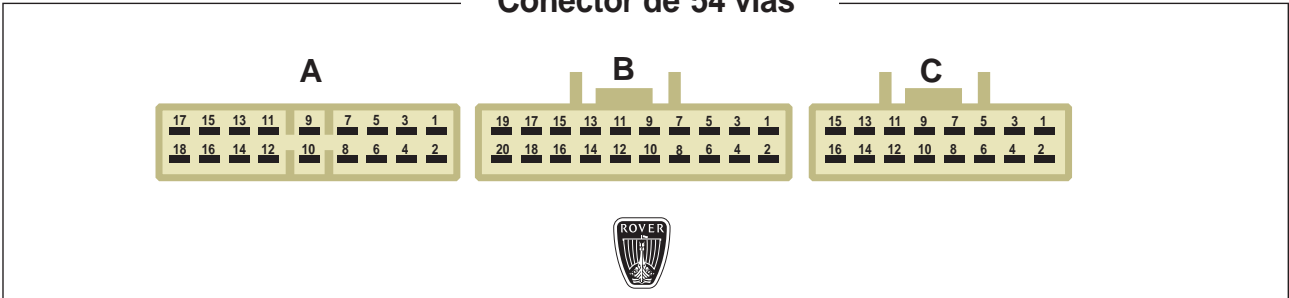

ROVER

Conector de 40 vías

Diagram of a 40-pin connector with pins numbered 1, 13, 14, 27, 28, and 40.

LAND-ROVER

Conector de 45 vías

Diagram of a 45-pin connector with pins numbered 1, 2, 22, 23, 24, and 45. Includes a "MAZO DE CABLES" label.

SEAT **Volkswagen** **SKODA AUTO**

Conector de 54 vías

Diagram of a 54-pin connector with two parts, A and B, and pins numbered 1, 12, 13, 24, 25, 36, 6, 7, 12, 13, 18.

ROVER

Conector de 54 vias

Conector de 36+18 vias